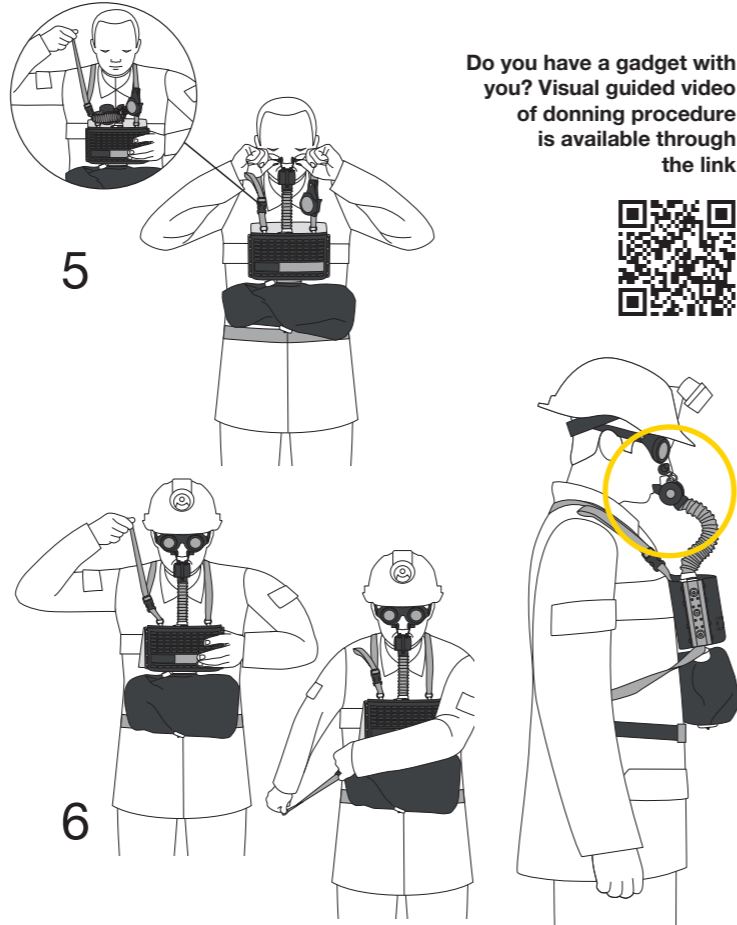

Donning procedure