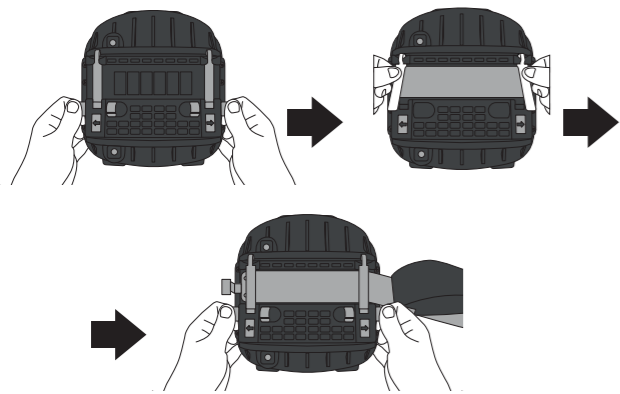

## POSITIONING OF CARBO 60 ON DEZEGA WAIST BELT

Adjust the necessary length of the belt:

Put on the belt following the next order

M51-EN-EL-052021

## POSITIONING OF CARBO 60 ON DEZEGA WAIST BELT

## POSITIONING OF CARBO 60 ON DEZEGA WAIST BELT

Adjust the length of the belt so that it fits tightly to the body

The belt is adjusted correctly

The belt is adjusted incorrectly