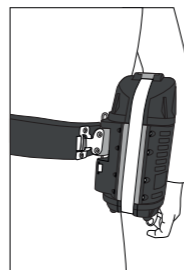

## POSITIONING OF CARBO 60 ON DEZEGA WAIST BELT

Adjust the necessary length of the belt:

Put on the belt following the next order

M51-EN-EL-052021

## POSITIONING OF CARBO 60 ON DEZEGA WAIST BELT

## POSITIONING OF CARBO 60 ON DEZEGA WAIST BELT

Adjust the length of the belt so that it fits tightly to the body

The belt is adjusted correctly

The belt is adjusted incorrectly

## POSITIONING OF CARBO 60 ON DEZEGA SHOULDER BELT

Shoulder belt should be placed in such a way that the buckle for adjustment and the free end of the belt be on the outside

Correct positioning of shoulder belt