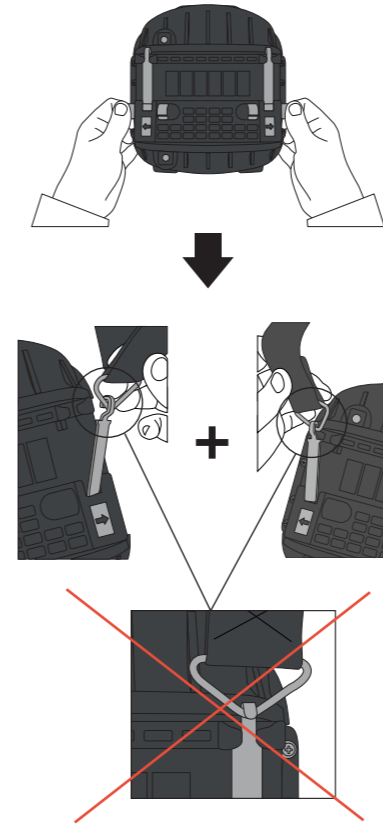

POSITIONING OF CARBO 60 ON DEZEGA SHOULDER BELT