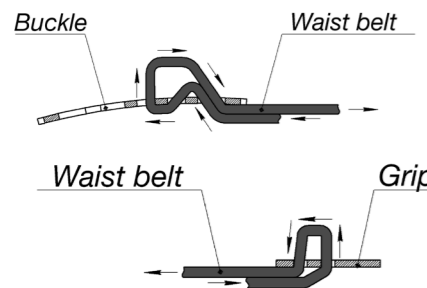

## POSITIONING OF CARBO 60 ON DEZEGA WAIST BELT

Adjust the necessary length of the belt:

Put on the belt following the next order

M51-EN-EL-052021

## POSITIONING OF CARBO 60 ON DEZEGA WAIST BELT

## POSITIONING OF CARBO 60 ON DEZEGA WAIST BELT

Adjust the length of the belt so that it fits tightly to the body

The belt is adjusted correctly

The belt is adjusted incorrectly

## POSITIONING OF CARBO 60 ON DEZEGA SHOULDER BELT

Shoulder belt should be placed in such a way that the buckle for adjustment and the free end of the belt be on the outside

Correct positioning of shoulder belt