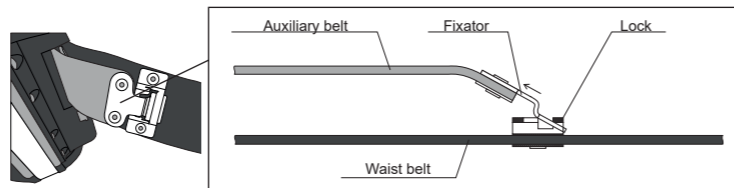

## POSITIONING OF CARBO 60 ON DEZEGA WAIST BELT

Adjust the necessary length of the belt:

Put on the belt following the next order

M51-EN-EL-052021

## POSITIONING OF CARBO 60 ON DEZEGA WAIST BELT

## POSITIONING OF CARBO 60 ON DEZEGA WAIST BELT

Adjust the length of the belt so that it fits tightly to the body

The belt is adjusted correctly

The belt is adjusted incorrectly