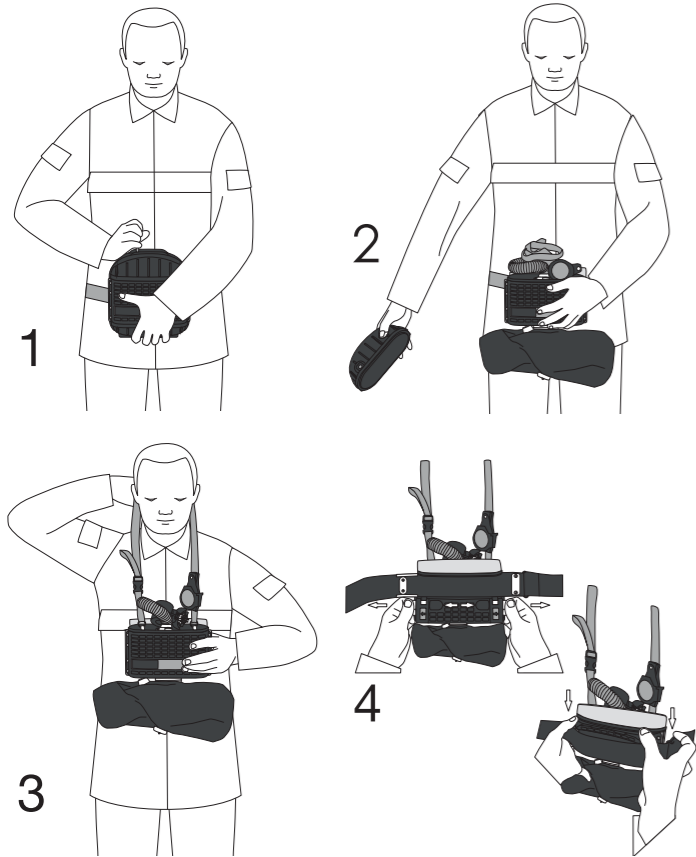

Donning procedure